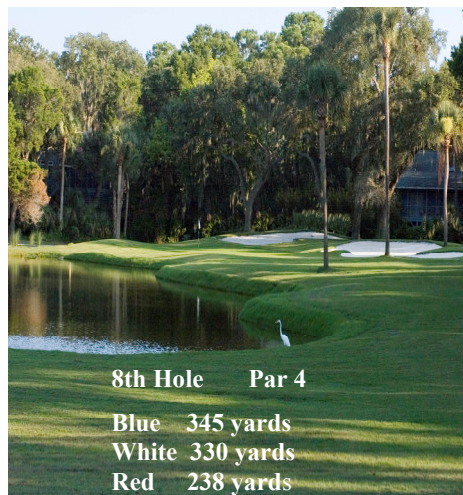

The Plantation Course at Edisto

April Issue
2007

8th Hole Par 4
Blue 345 yards
White 330 yards
Red 238 yards

Handicap System Formation

Our new handicap system is in the implementation stage. All members will be able to record each score in the Pro Shop at a designated area. Members will be able to establish their handicap according to SCGA and USGA guidelines. This will enable members to participate in tournaments sponsored by The Plantation Course and other clubs you may visit. All equipment and supplies are being assembled and the program will be operational by early May. The cost per member will be \$20 annually and will be charged to your club account unless you choose not to participate. Our appreciation to members Buzz Foster and Bob Currin who are coordinating this program for the club.